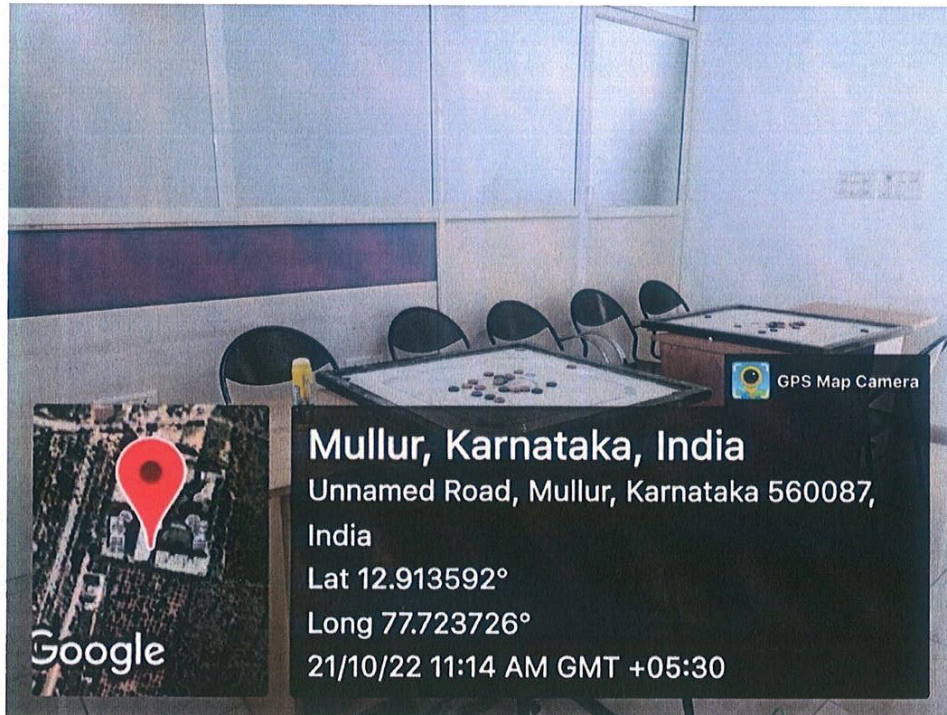

INDOOR SPORTS FACILITIES

CHESS

CARROM BOARDS

[Signature]
PRINCIPAL
Krupanidhi College of Pharmacy
Chikkabellandur, Carmelaram Post,
Varthur Hobli, Bangalore - 560 035

KRUPANIDHI COLLEGE OF PHARMACY

[Approved by AICTE & PCI, New Delhi, Affiliated to RGUHS, Bengaluru)
Accredited with Grade 'A' by NAAC, Bengaluru | ISO 9001 - 2015 Certified
CHIKKA BELLANDUR, CARMELARAM POST, VARTHUR HOBBLI, BANGALORE - 560 035