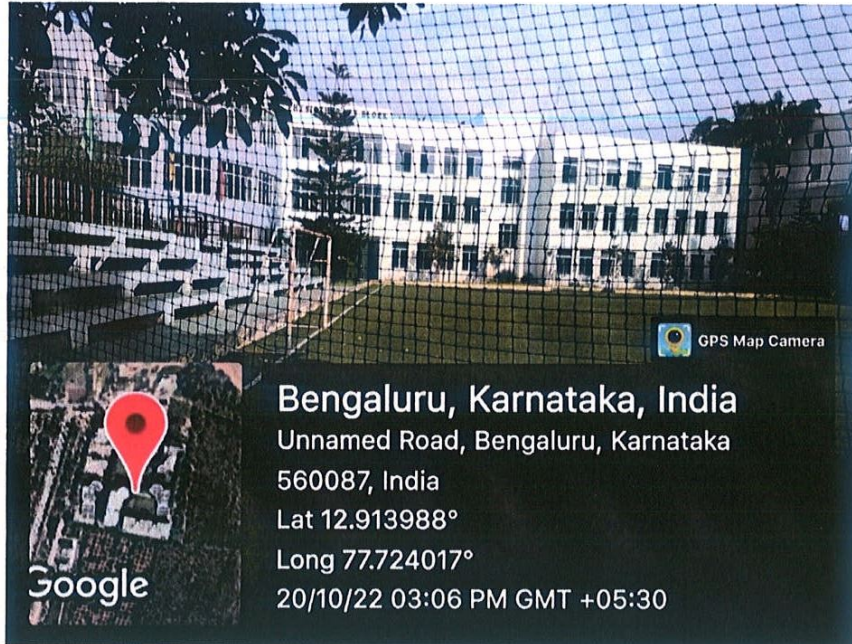

KRUPANIDHI COLLEGE OF PHARMACY

[Approved by AICTE & PCI, New Delhi, Affiliated to RGUHS, Bengaluru)
Accredited with Grade 'A' by NAAC, Bengaluru | ISO 9001 - 2015 Certified
CHIKKA BELLANDUR, CARMELARAM POST, VARTHUR HOBLI, BANGALORE - 560 035

OUTDOOR SPORTS FACILITIES

FOOTBALL GROUND