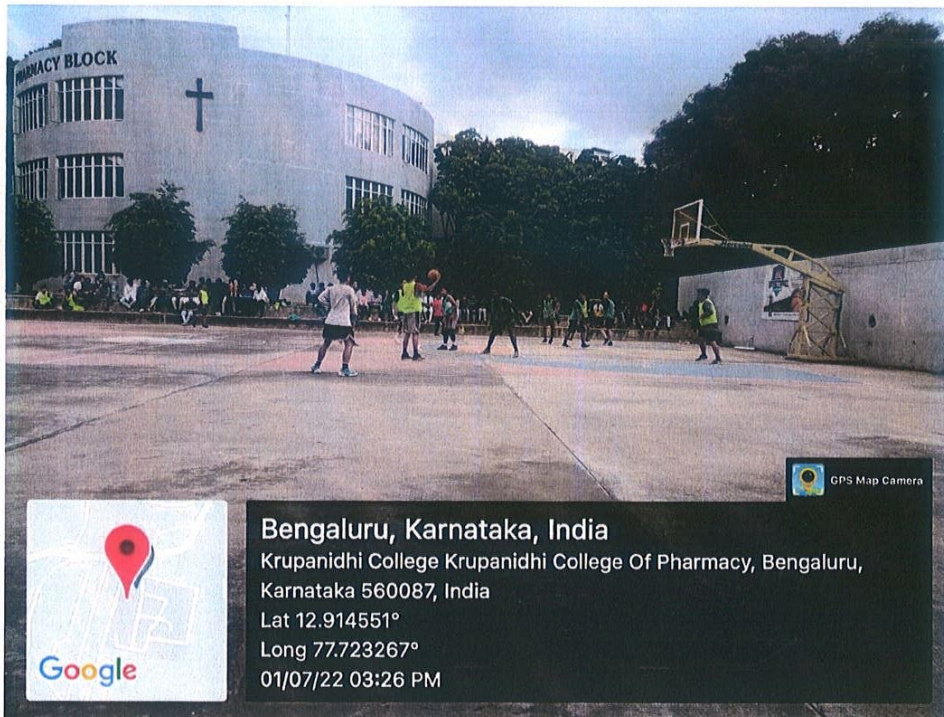

BASKETBALL GROUND

Principal
PRINCIPAL
Krupanidhi College of Pharmacy
Chikkabellandur, Carmelaram Post,
Varthur Hobli, Bangalore - 560 035