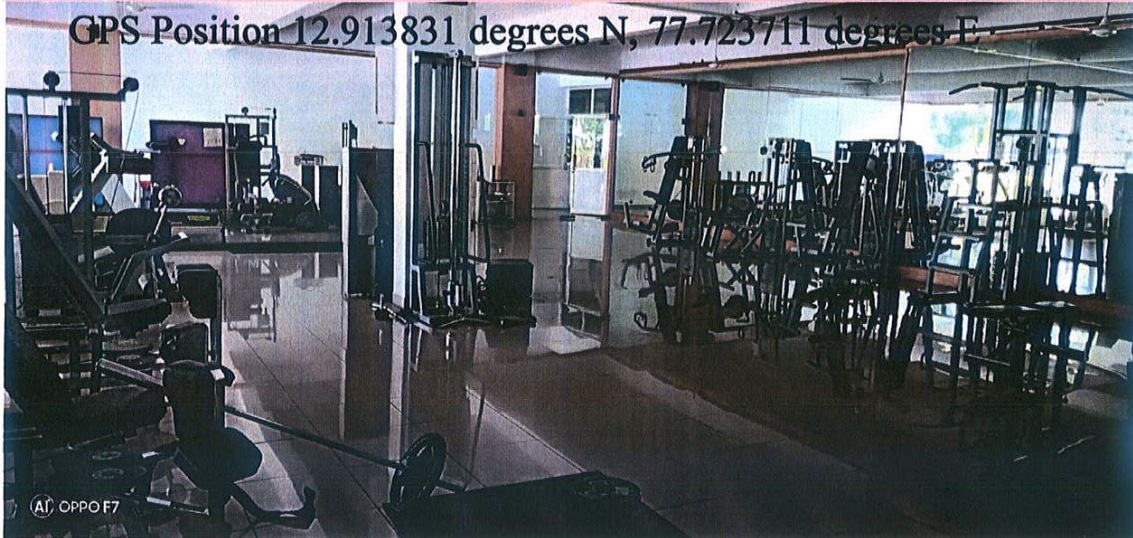

FITNESS GYM

GPS Position 12.913831 degrees N, 77.723711 degrees E

[Signature]
PRINCIPAL
Krupanidhi College of Pharmacy
Chikkabellandur, Carmelaram Post,
Varthur Hobli, Bangalore - 560 035

KRUPANIDHI COLLEGE OF PHARMACY