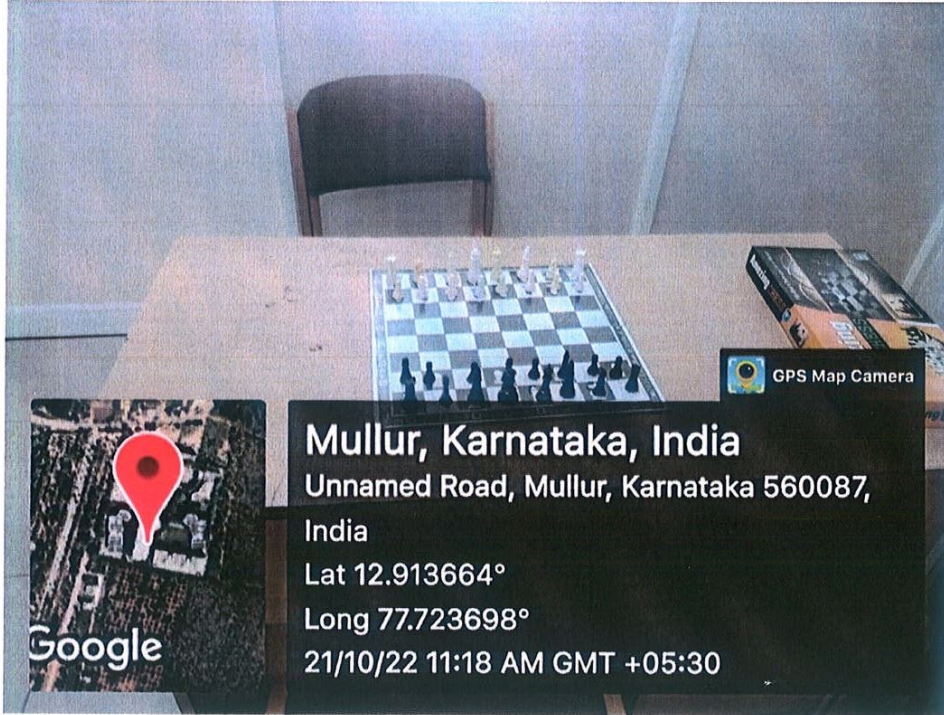

KRUPANIDHI COLLEGE OF PHARMACY

(Approved by AICTE & PCI, New Delhi, Affiliated to RGUHS, Bengaluru)
Accredited with Grade 'A' by NAAC, Bengaluru | ISO 9001 - 2015 Certified
CHIKKA BELLANDUR, CARMELARAM POST, VARTHUR HOBLI, BANGALORE - 560 035

INDOOR SPORTS FACILITIES

CHESS