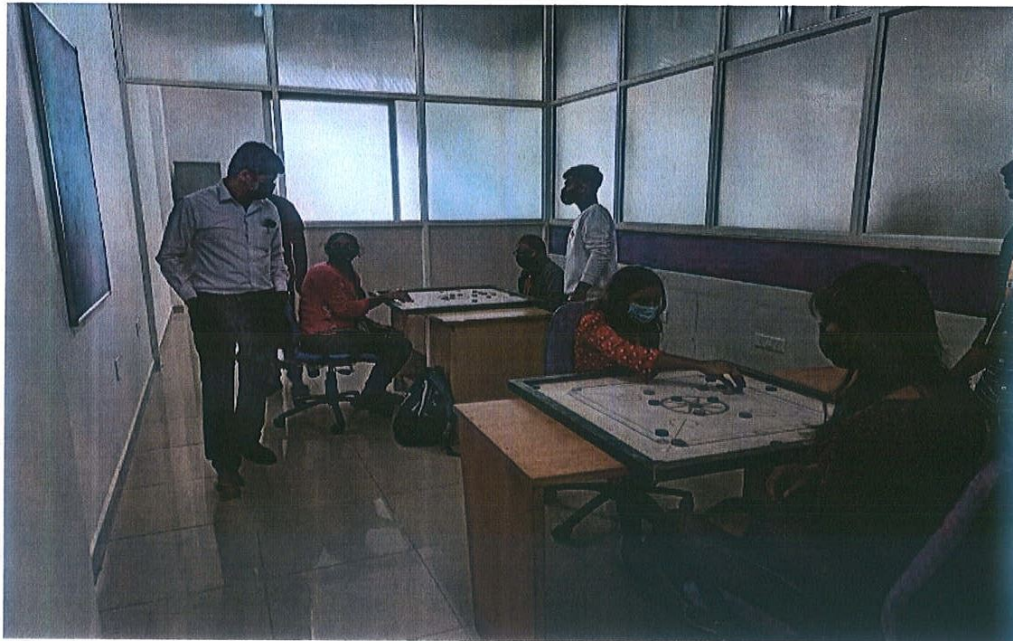

PRINCIPAL
Krupanidhi College of Pharmacy
Chikkabellandur, Carmelaram Post,
Varthur Hobli, Bangalore - 560 035