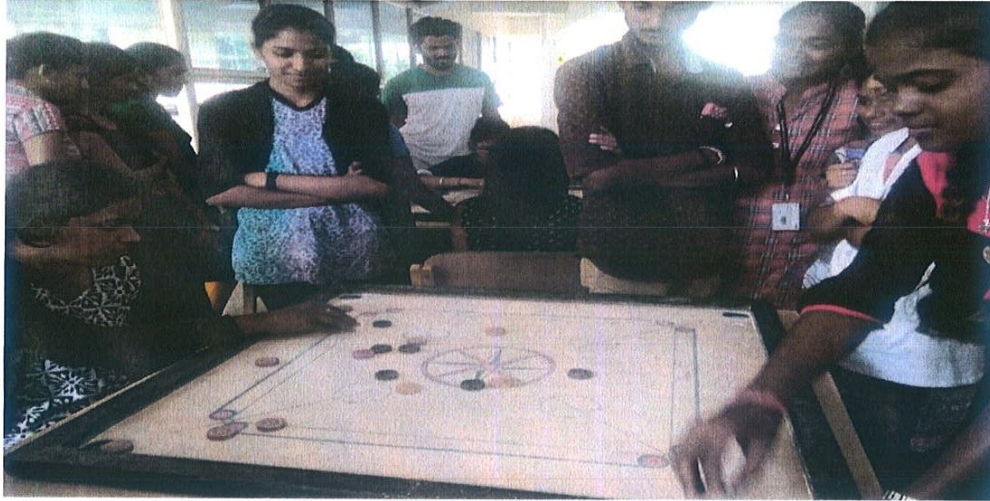

CHESS COMPETITION

Principal
PRINCIPAL
Krupanidhi College of Pharmacy
Chikkabellandur, Carmelaram Post,
varthur Hobli, Bangalore - 560 035

KRUPANIDHI COLLEGE OF PHARMACY

[Approved by AICTE & PCI, New Delhi, Affiliated to RGUHS, Bengaluru)
Accredited with Grade 'A' by NAAC, Bengaluru | ISO 9001 - 2015 Certified
CHIKKA BELLANDUR, CARMELARAM POST, VARTHUR HOBLI, BANGALORE - 560 035