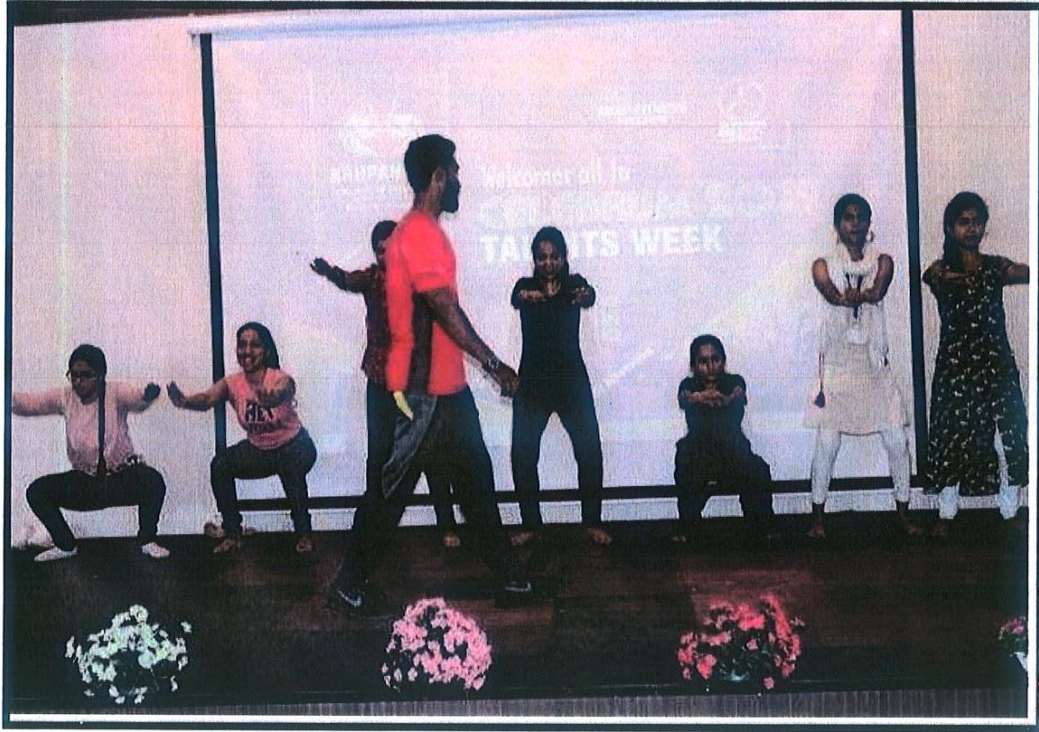

CULTURAL ACTIVITIES

CELEBRUM 2019 TALENT WEEK

FRESHER'S DAY 2019

[Signature]
PRINCIPAL
Krupanidhi College of Pharmacy
Chikkabellandur, Carmelaram Post,
Varthur Hobli, Bangalore - 560 035

KRUPANIDHI COLLEGE OF PHARMACY